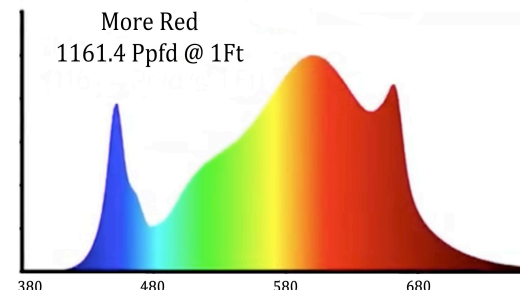

CONTACT US TODAY FOR PRICING

Phone: 248-505-6926

Email: info@hydroglowlights.com

Web: www.hydroglowlights.com